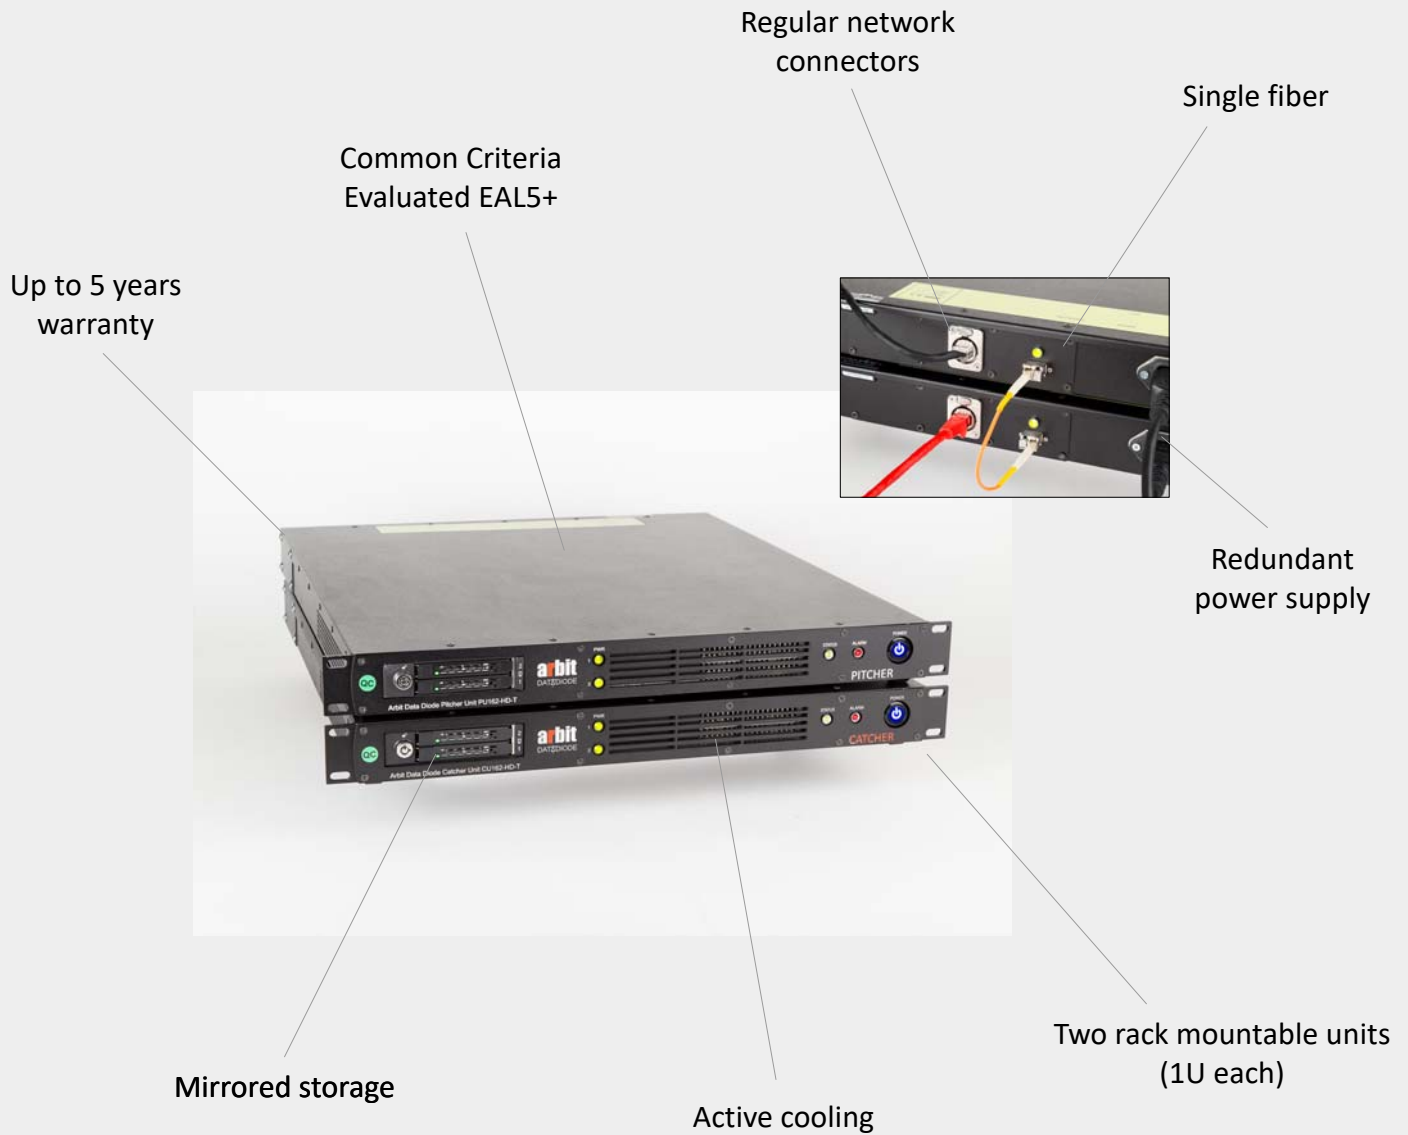

Arbit Security Use-Cases

Protecting critical information

Protecting vital production

Protecting entire organization

DATA DIODE

Contact information:

Rasmus Borch, CEO, rb@arbitsecurity.com, +45 51 84 88 63

Søren Elnegaard Petersen, Sales, sep@arbitsecurity.com, +45 40 43 35 10